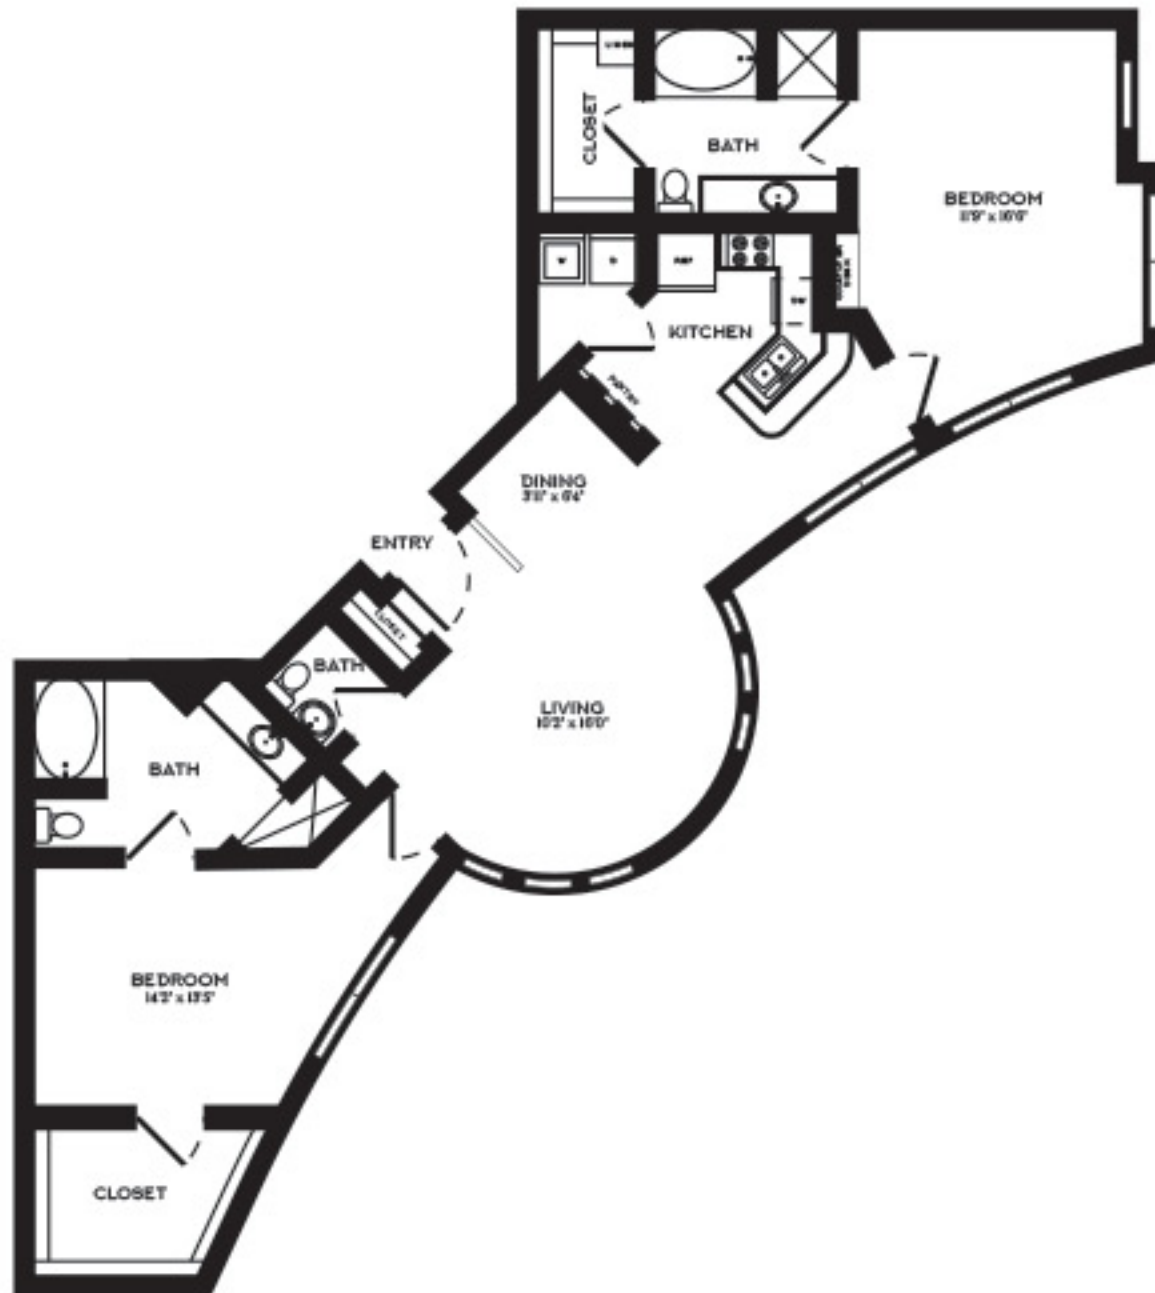

# 5 MOCKINGBIRD

THE *tiffany*

2 BED - 2.5 BATH • 1,390 SQ. FT.

Floor plans are artist's rendering. All dimensions are approximate. Actual product and specifications may vary in dimension or detail. Not all features are available in every apartment. Prices and availability are subject to change. Please see a representative for details.