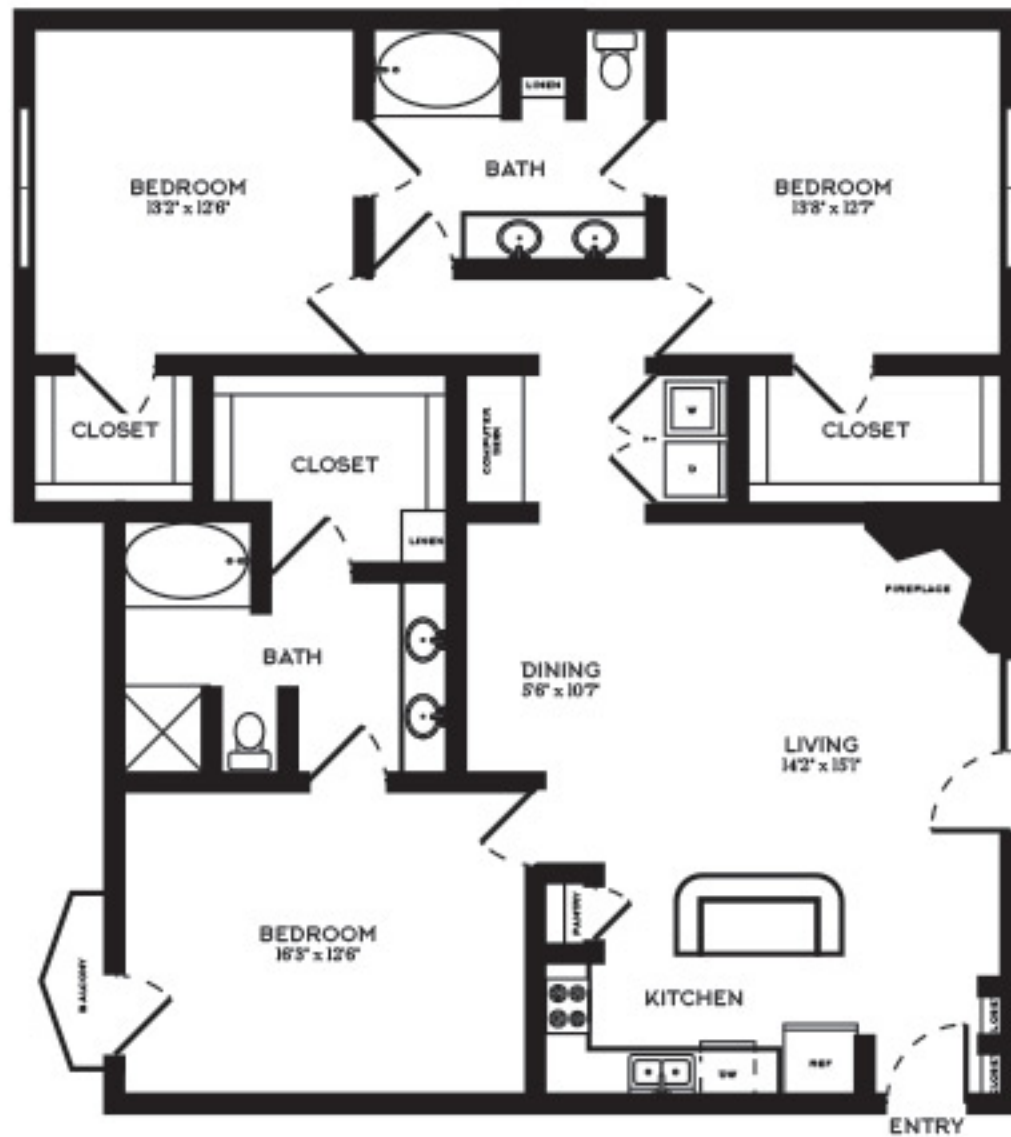

5 MOCKINGBIRD

THE *lalique*

3 BED - 2 BATH • 1,562 SQ. FT.

Floor plans are artist's rendering. All dimensions are approximate. Actual product and specifications may vary in dimension or detail. Not all features are available in every apartment. Prices and availability are subject to change. Please see a representative for details.