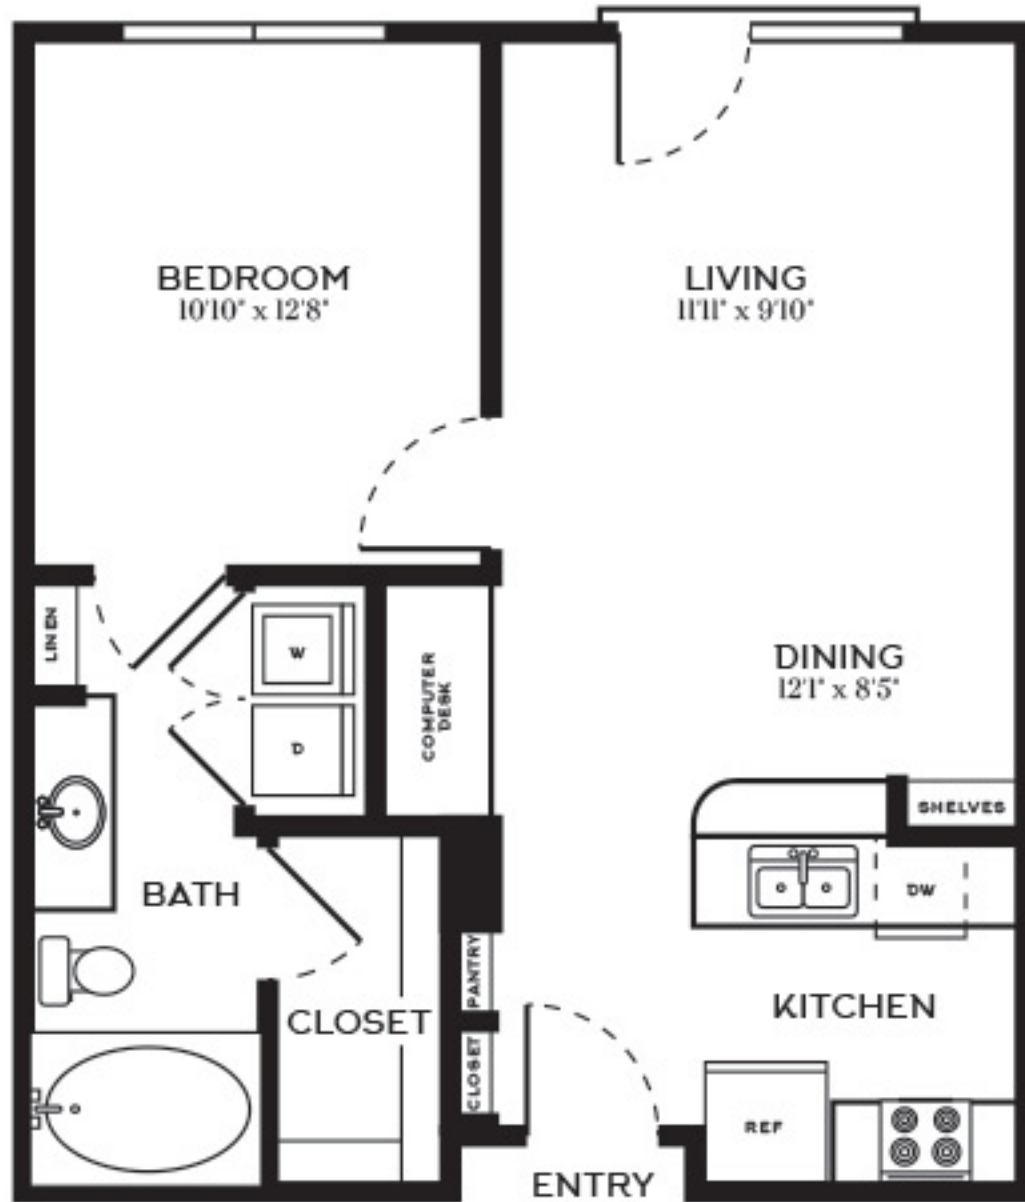

5 MOCKINGBIRD

THE *hoffman*

1 BED - 1 BATH • 594-724 SQ. FT.

Floor plans are artist's rendering. All dimensions are approximate. Actual product and specifications may vary in dimension or detail. Not all features are available in every apartment. Prices and availability are subject to change. Please see a representative for details.