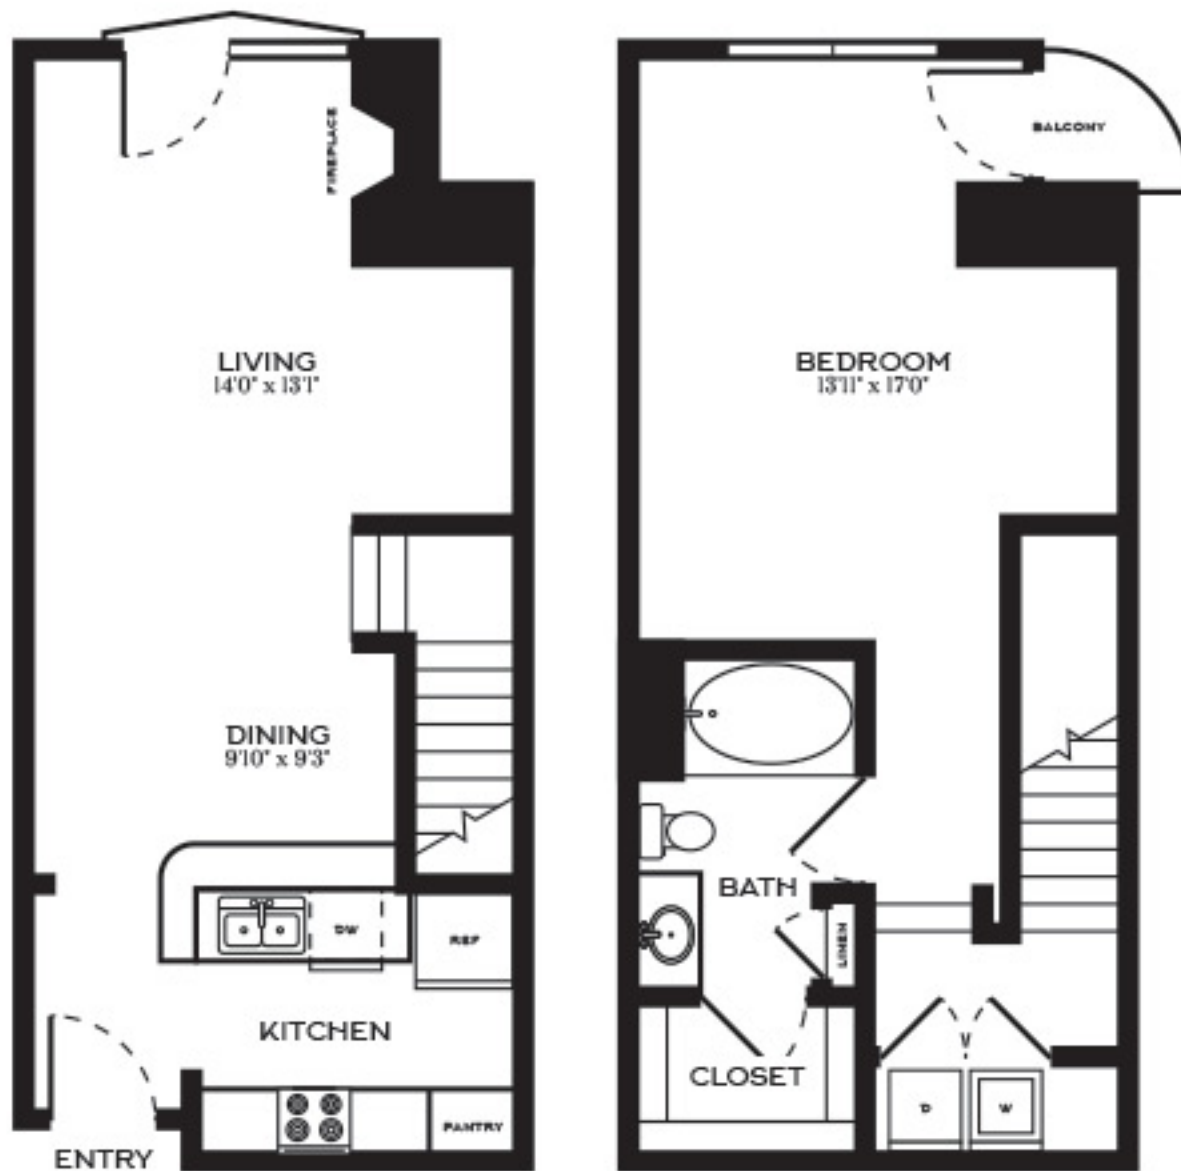

5 MOCKINGBIRD

THE *corbett*

1 BED (STUDIO) - 1 BATH • 910-1,055 SQ. FT.

Floor plans are artist's rendering. All dimensions are approximate. Actual product and specifications may vary in dimension or detail. Not all features are available in every apartment. Prices and availability are subject to change. Please see a representative for details.