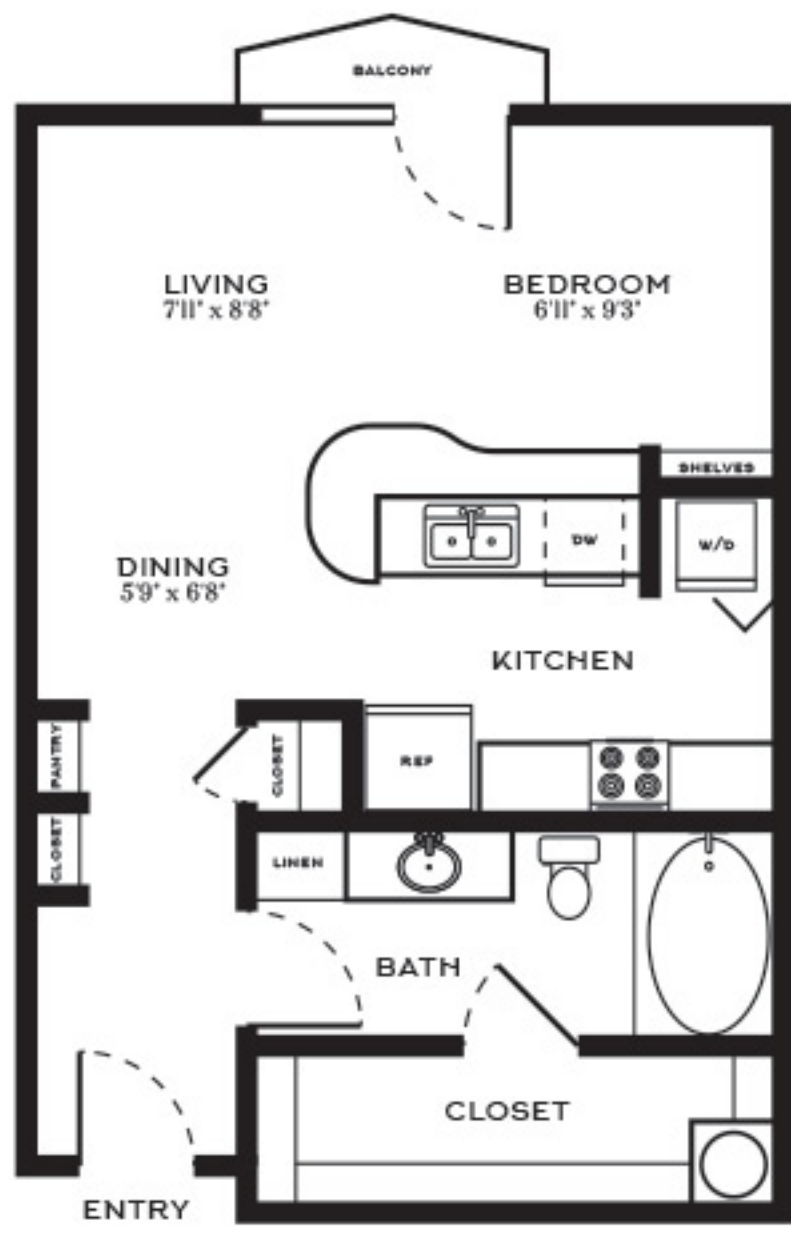

5 MOCKINGBIRD

THE *cooper*

STUDIO - 1 BATH • 433-549 SQ. FT.

Floor plans are artist's rendering. All dimensions are approximate. Actual product and specifications may vary in dimension or detail. Not all features are available in every apartment. Prices and availability are subject to change. Please see a representative for details.