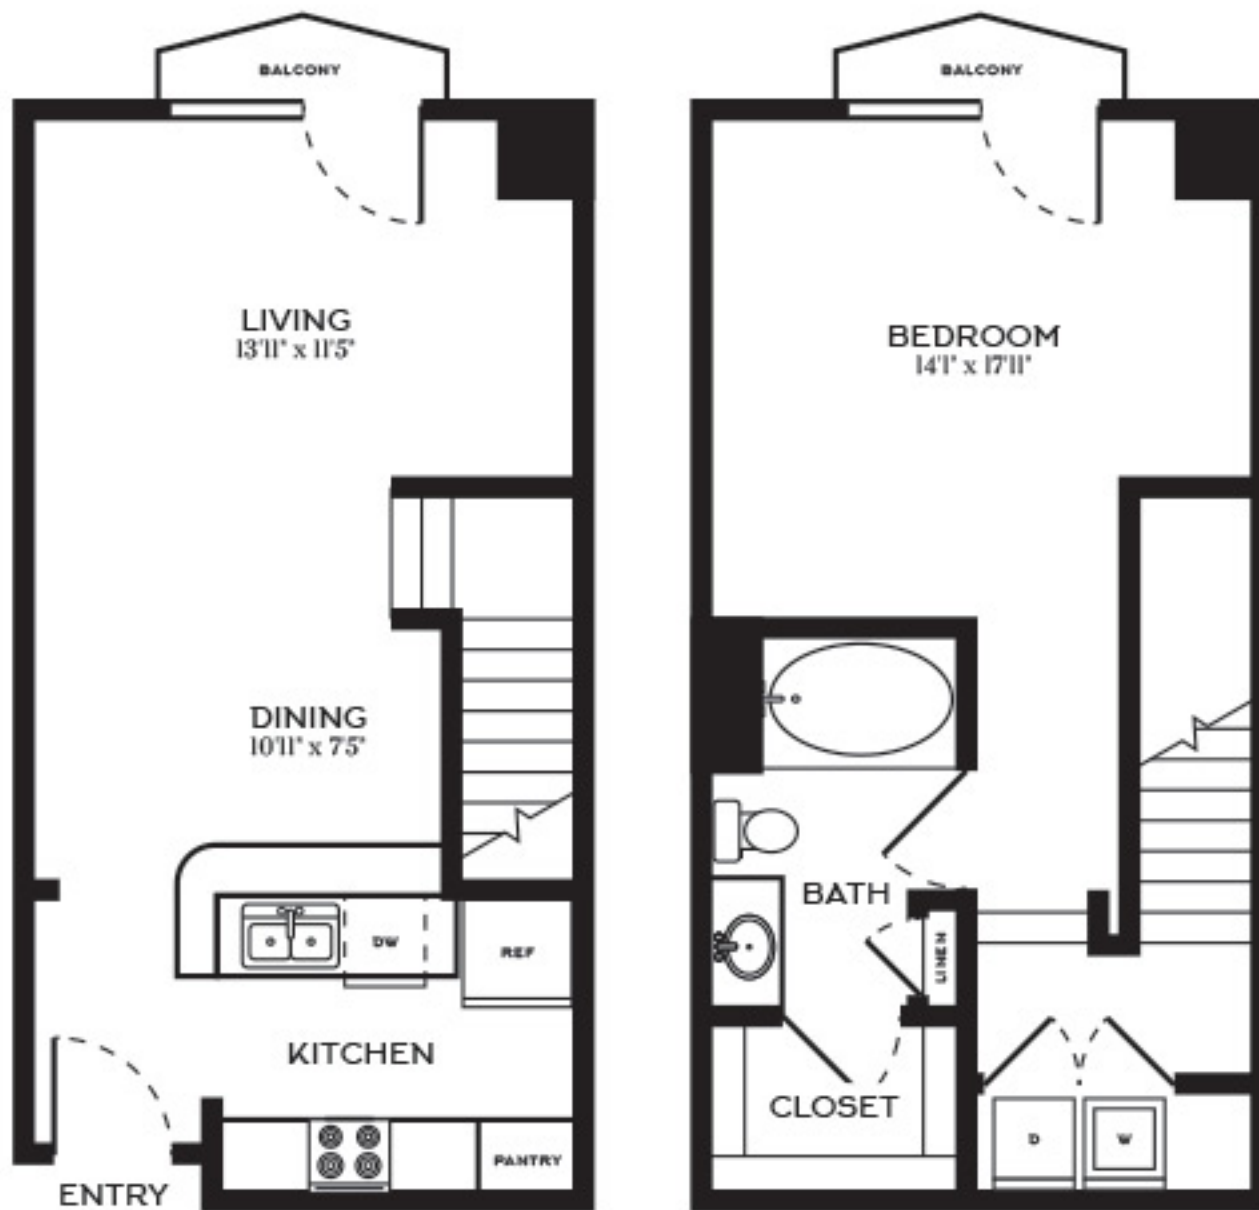

5 MOCKINGBIRD

THE *cappiello*

1 BED (STUDIO) - 1 BATH • 814 SQ. FT.

Floor plans are artist's rendering. All dimensions are approximate. Actual product and specifications may vary in dimension or detail. Not all features are available in every apartment. Prices and availability are subject to change. Please see a representative for details.